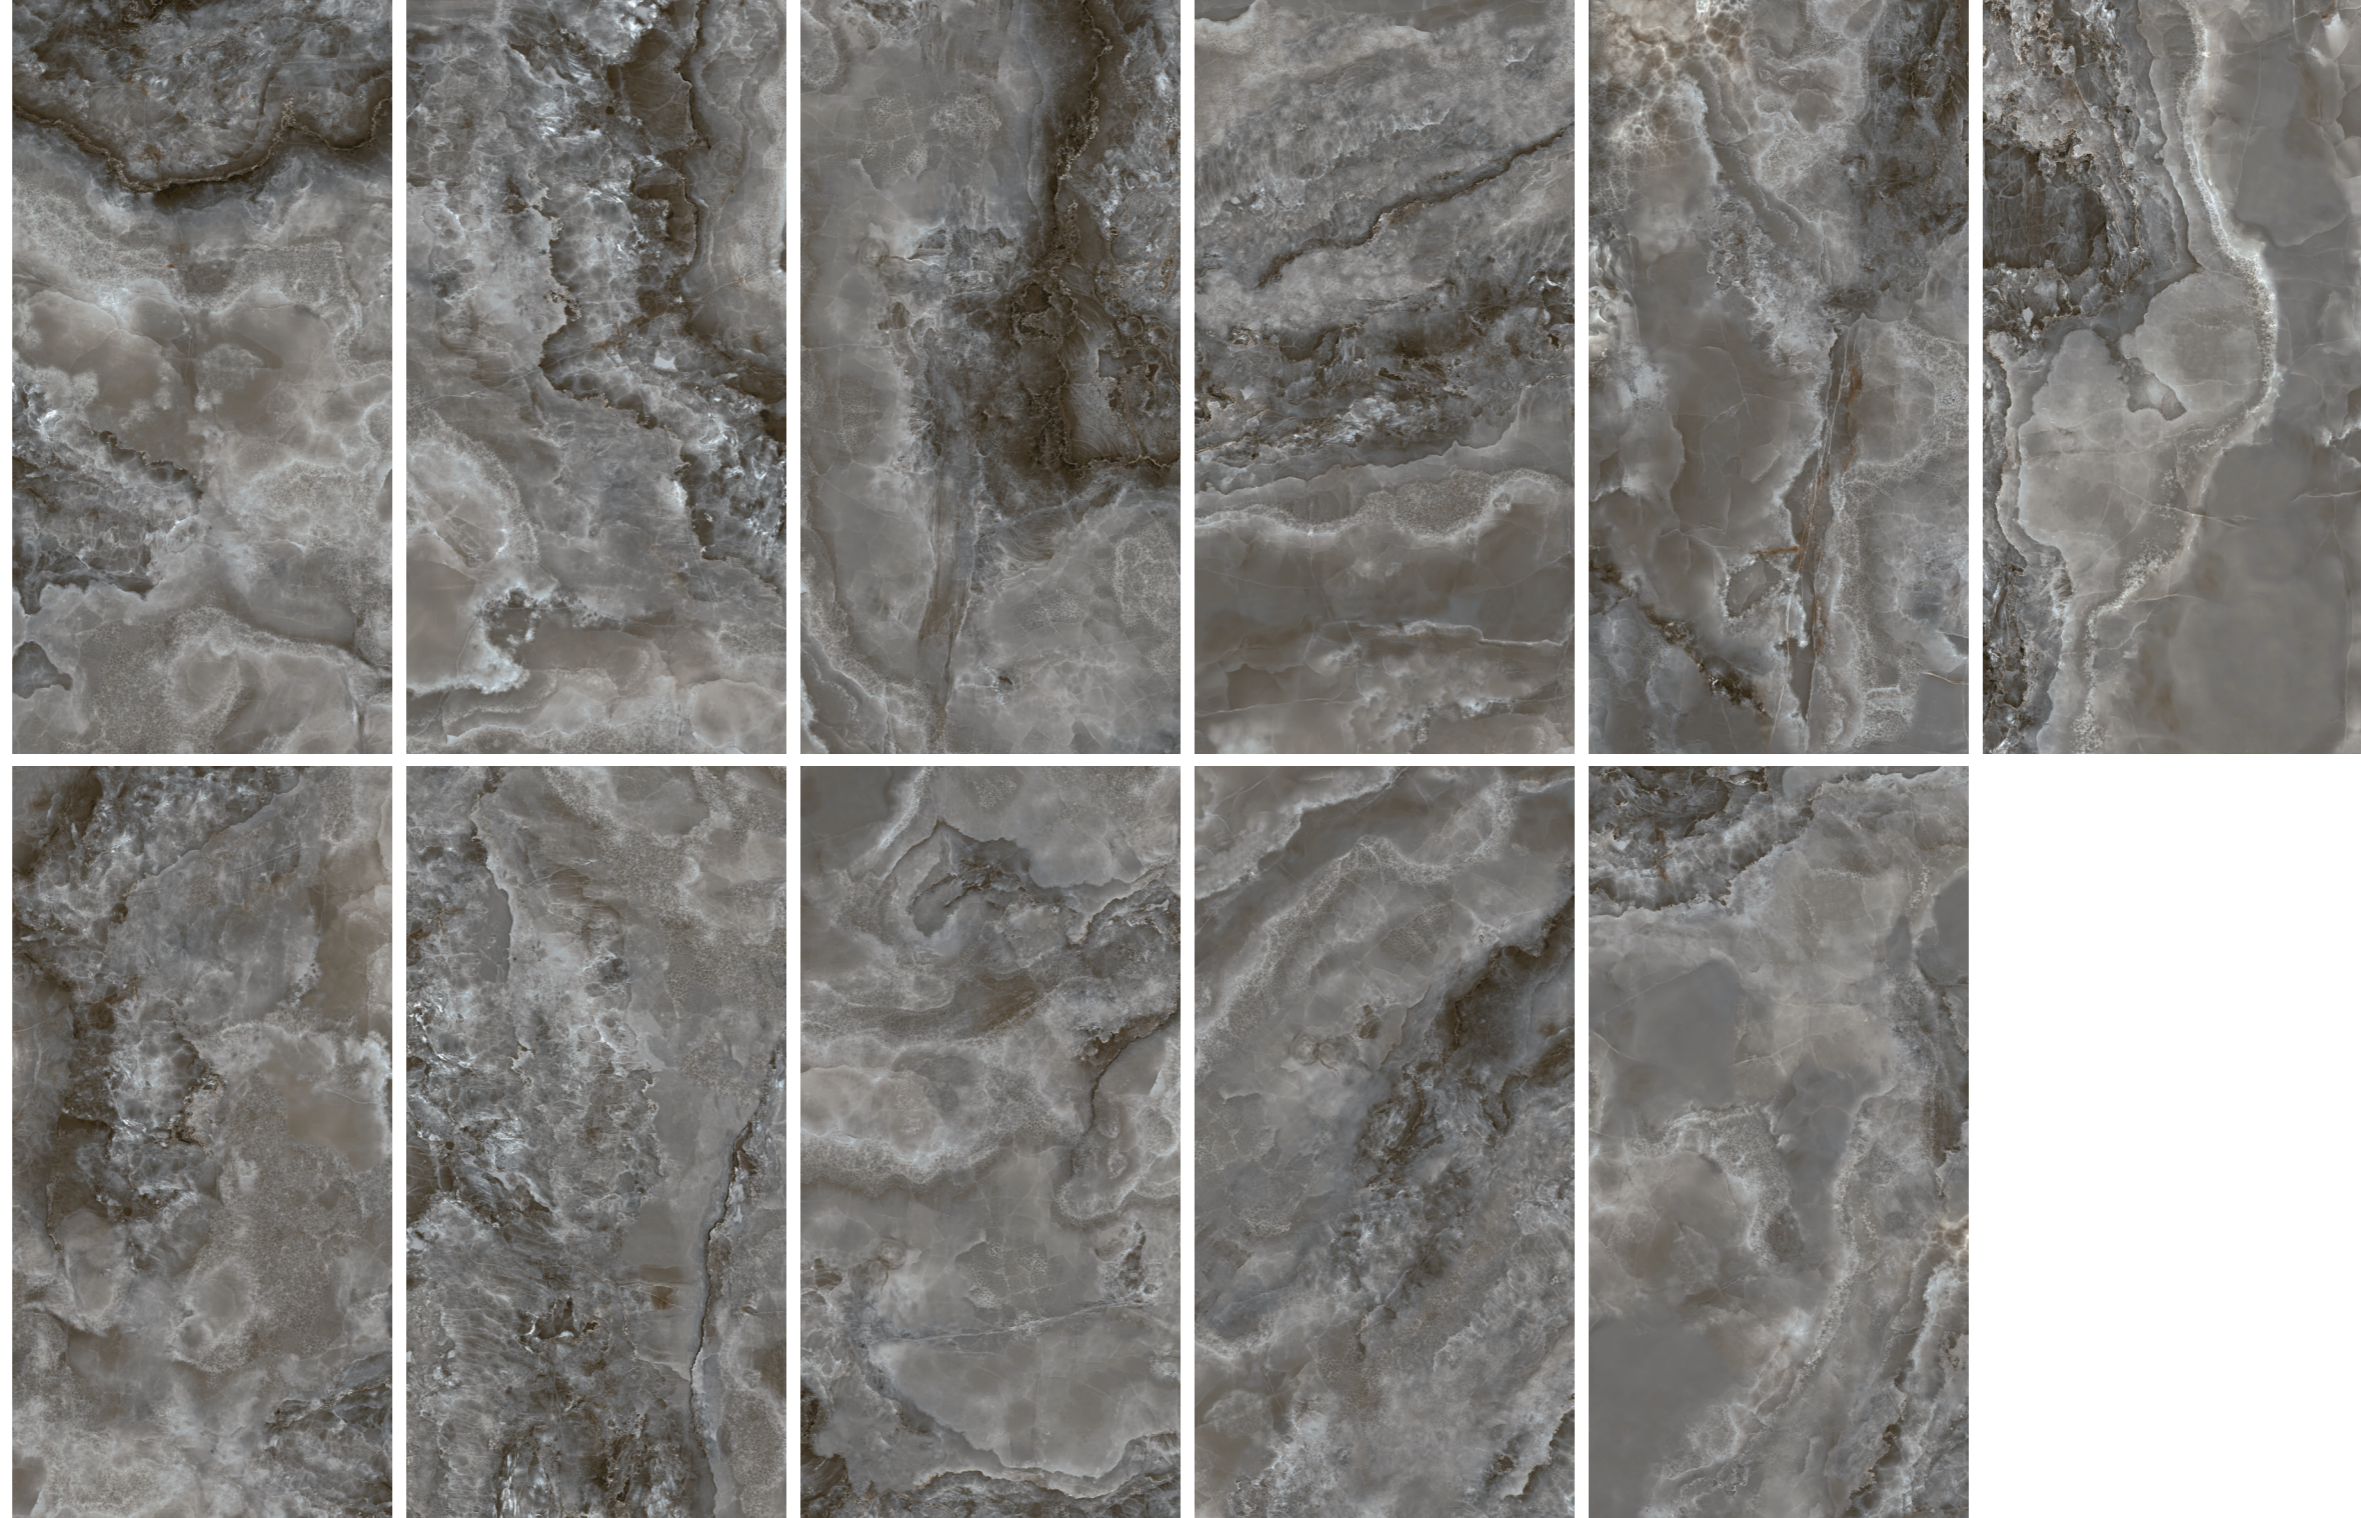

POLISHED

11 FACES

MARBLE
COLLECTION

GRAPHIC DEVELOPMENT

SCARLET
BLUE 60X120 PUL

SCARLET

PORCELAIN TILE

GRAPHIC DEVELOPMENT