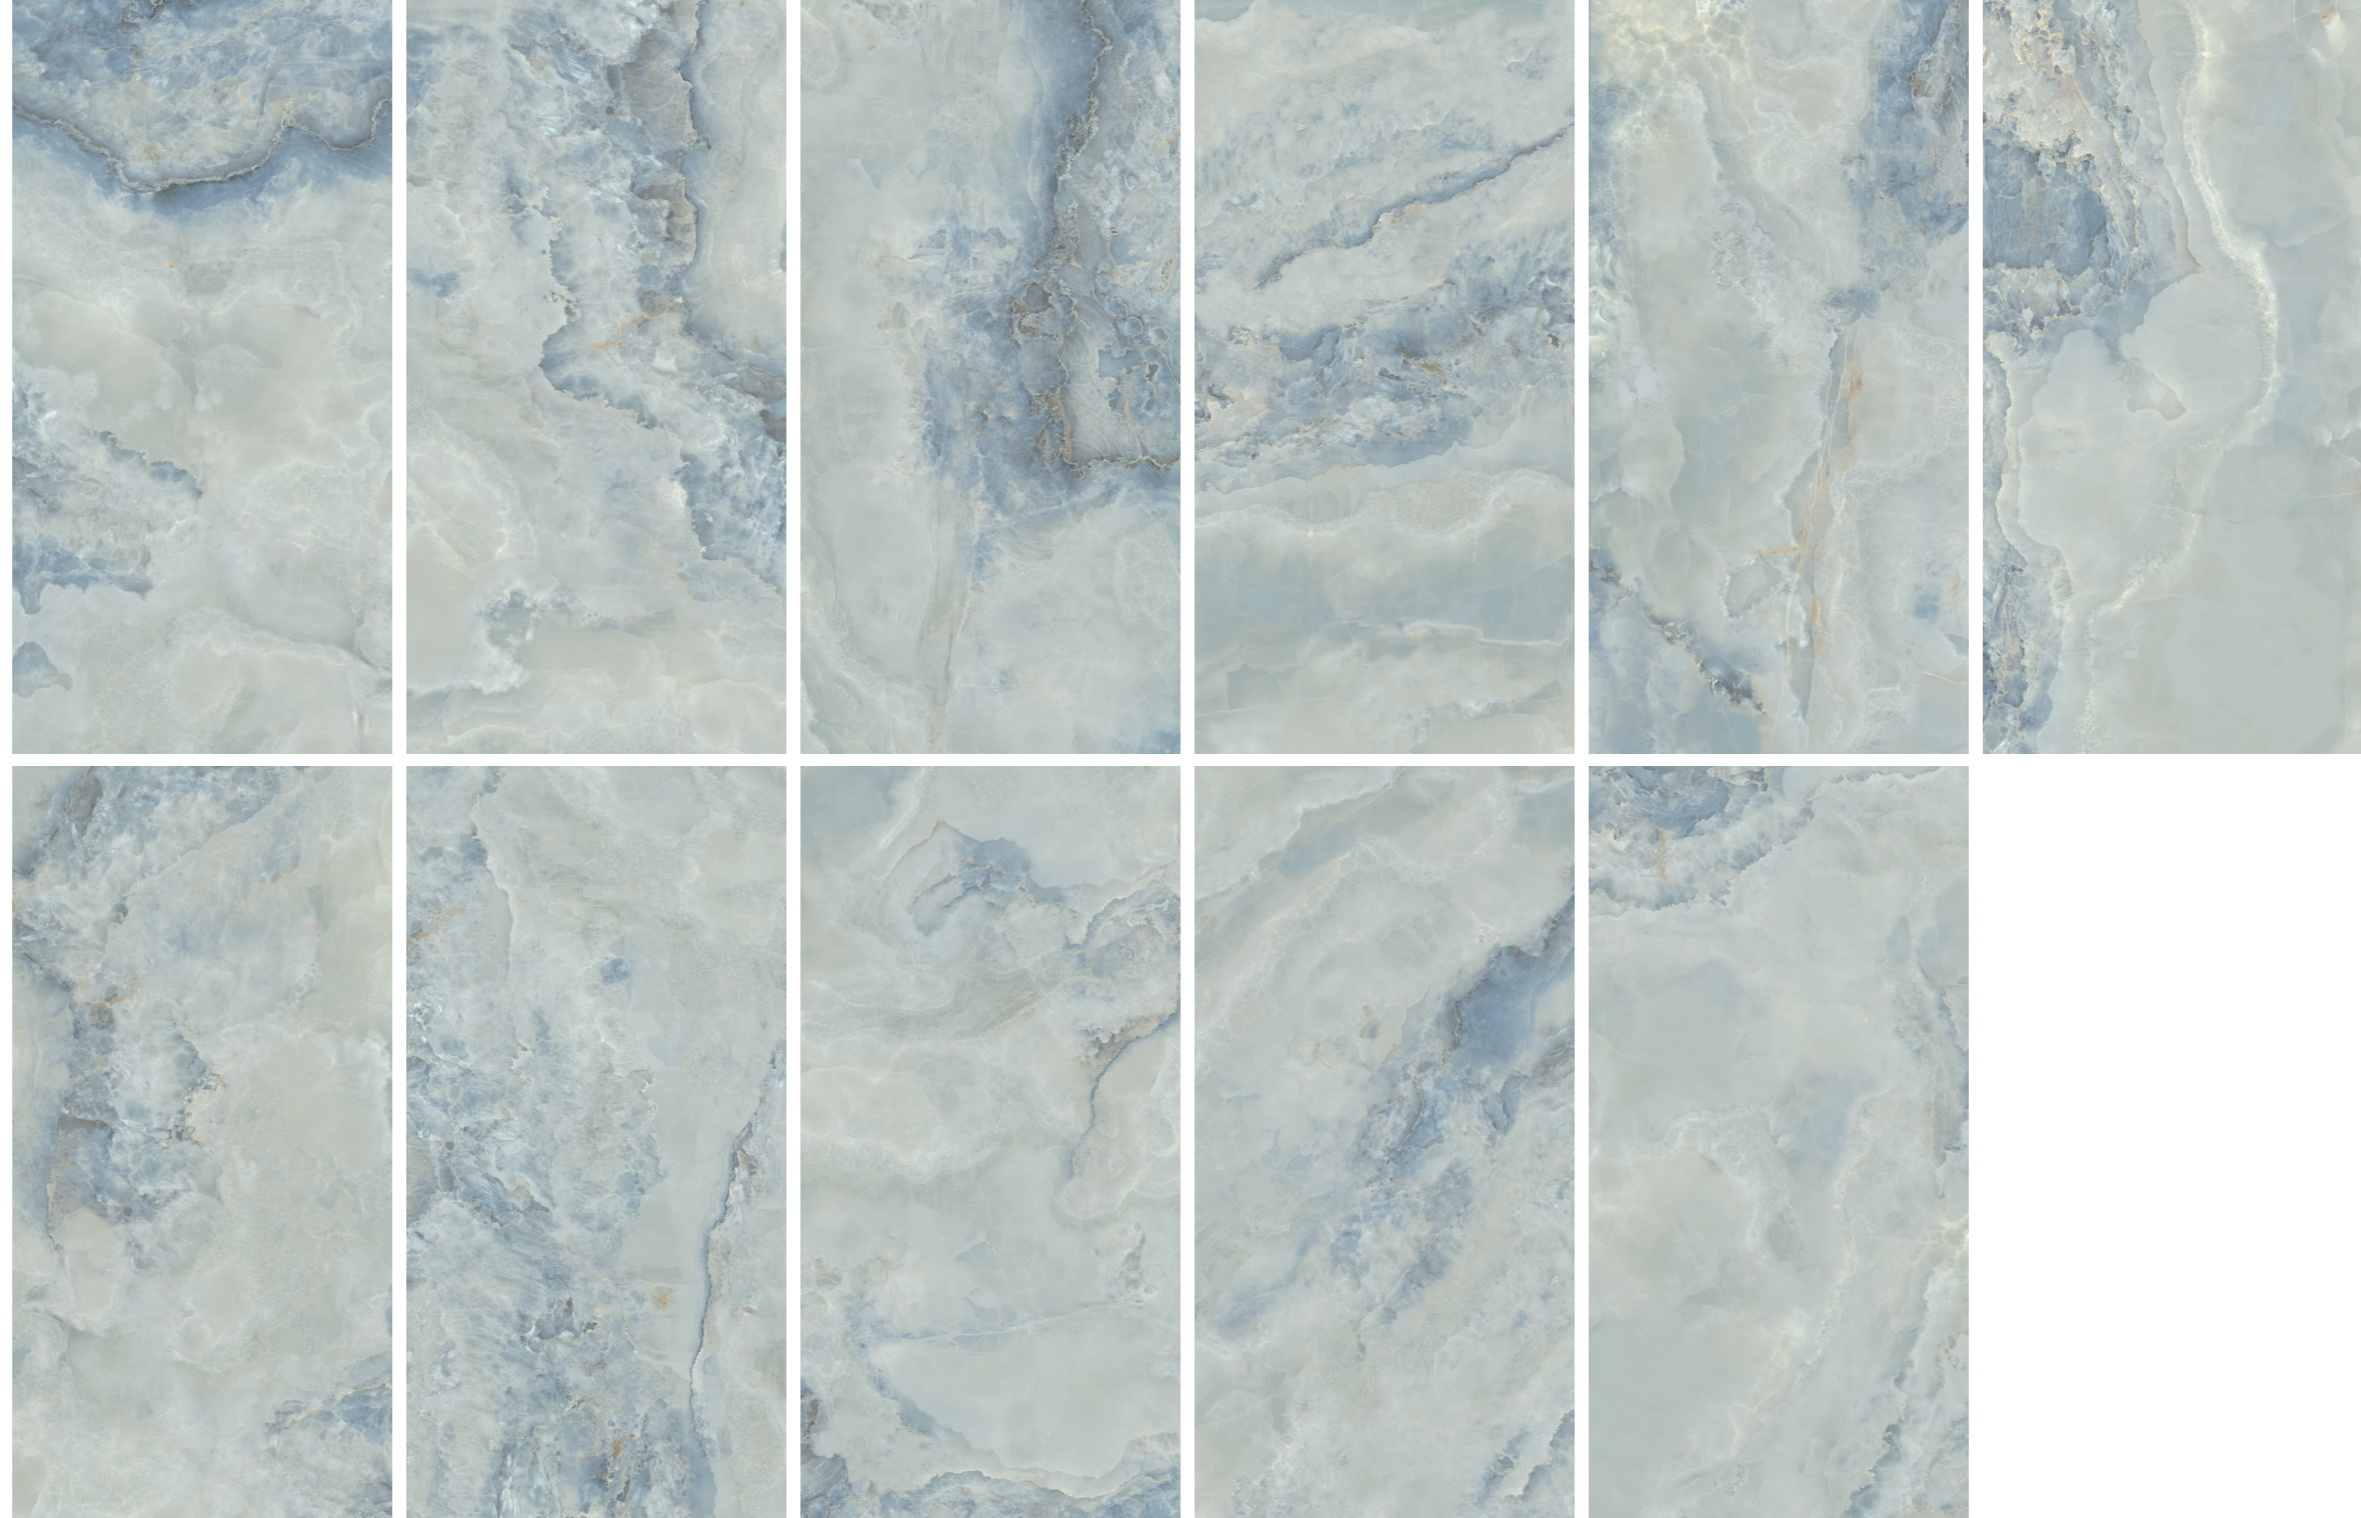

SCARLET

PORCELAIN TILE

GRAPHIC DEVELOPMENT

SIZES

60X120 RECT · 24"X47" RECT

POLISHED

11 FACES